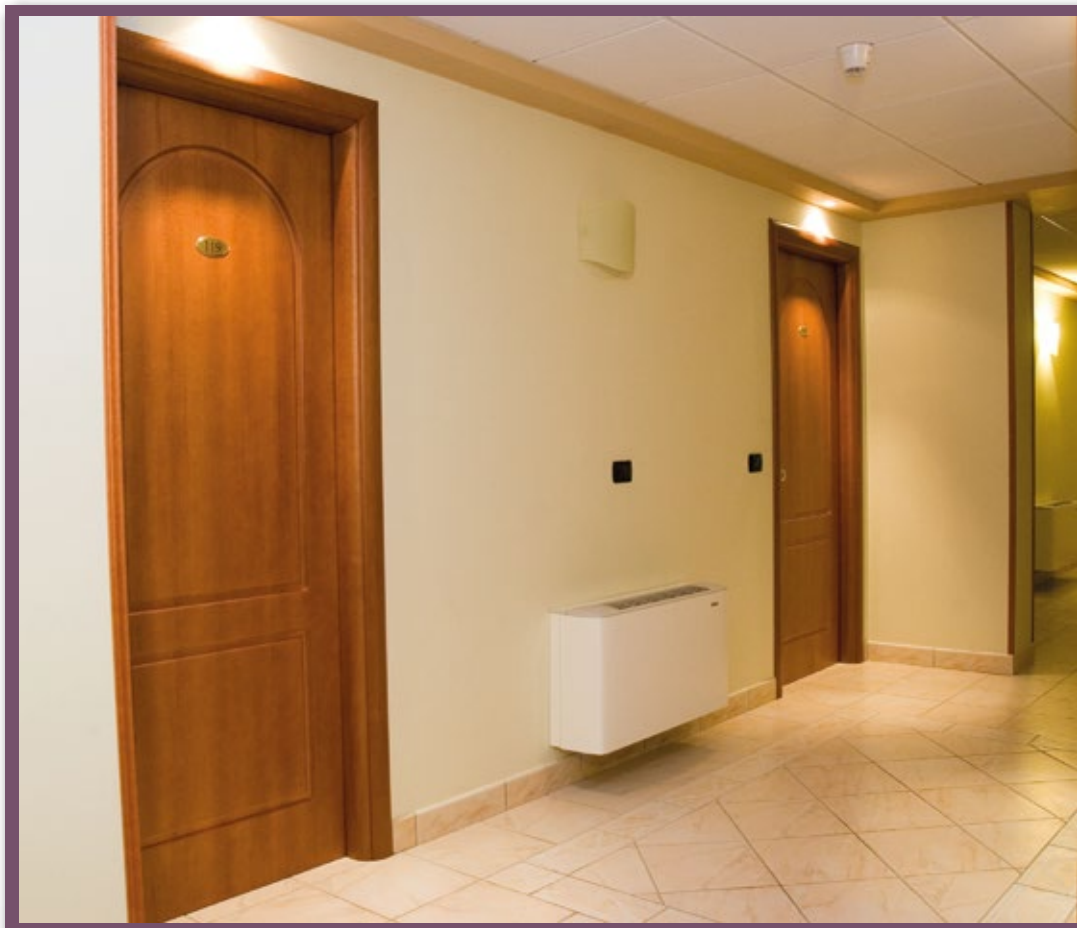

OSSIDIANA

PM31

Porta REI 30 HOTEL certificata ed omologata

Pantografata su tranciato di tanganika tinta ciliegio O